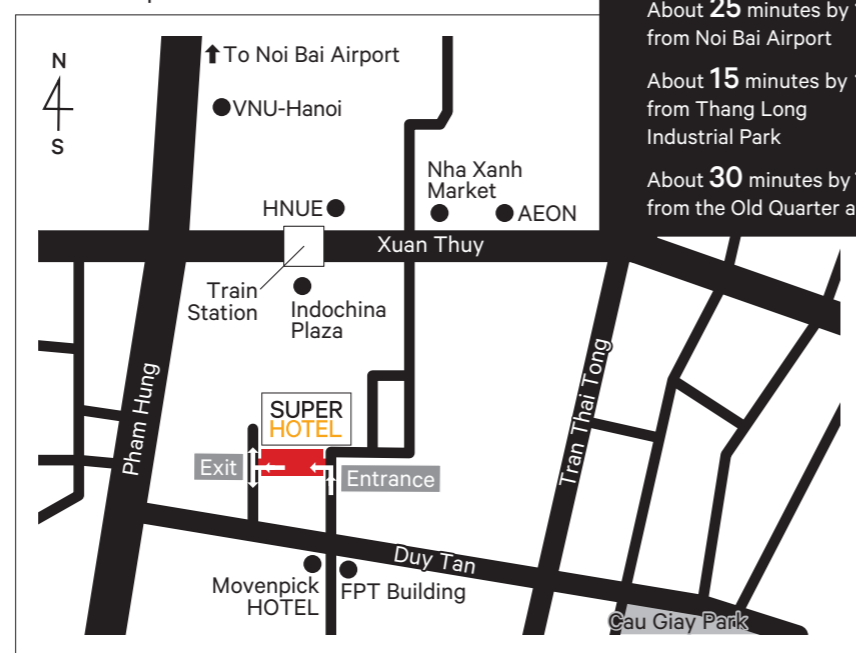

### Hotel Information

Address No.3B, Alley 82, Duy Tan Str.,  
Cau Giay Ward, Hanoi

TEL +84 24 3555 9000  
\*Japanese is supported

EMAIL fo1@superhotel.vn

Check-in 14:00 / Check-out 12:00

Large Public Bath & Sauna: 5:00 – 9:00 12:00 – 25:00

### Hotel Map

### Location & Access

About **25** minutes by car  
from Noi Bai Airport

About **15** minutes by car  
from Thang Long  
Industrial Park

About **30** minutes by car  
from the Old Quarter area

With the same SUPER HOTEL Omotenashi,  
enjoy peace of mind and comfort as if you were in Japan.