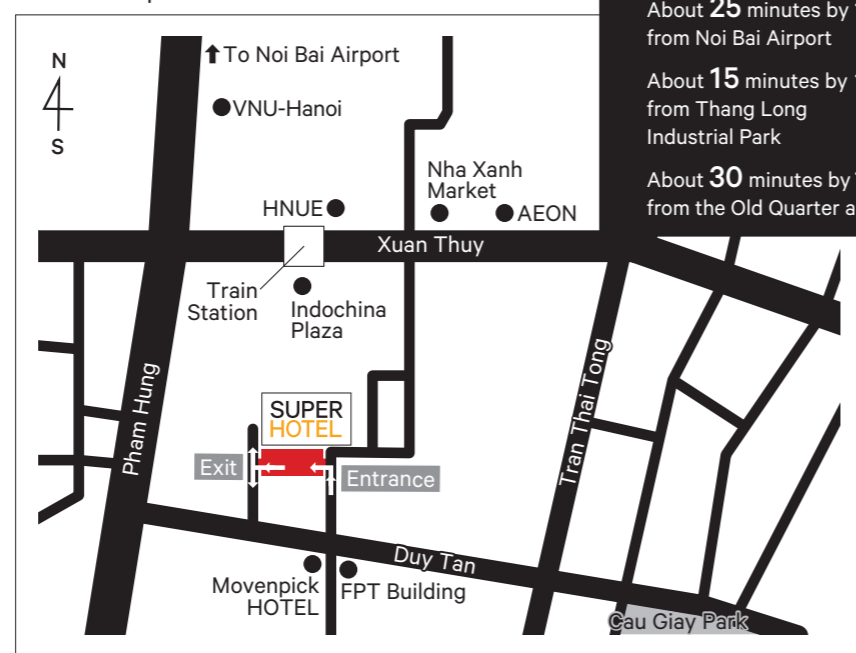

### Hotel Information

Address No.3B, Alley 82, Duy Tan Str.,  
Cau Giay Ward, Hanoi

TEL +84 24 3555 9000  
\*Japanese is supported

EMAIL fo1@superhotel.vn

Check-in 14:00 / Check-out 12:00

Large Public Bath & Sauna: 5:00 – 9:00 12:00 – 25:00

### Hotel Map

### Location & Access

About **25** minutes by car  
from Noi Bai Airport

About **15** minutes by car  
from Thang Long  
Industrial Park

About **30** minutes by car  
from the Old Quarter area

With the same SUPER HOTEL Omotenashi,  
enjoy peace of mind and comfort as if you were in Japan.